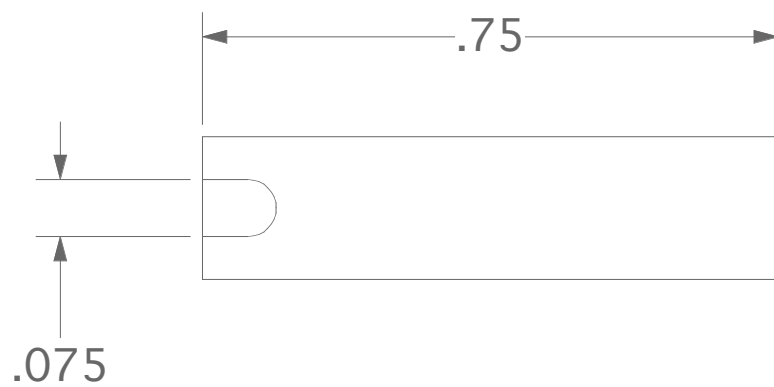

4

3

2

1

BLUE LINE ENGINEERING
SFQ Straight Body - Dimensions

All dimensions given in inches.

D

C